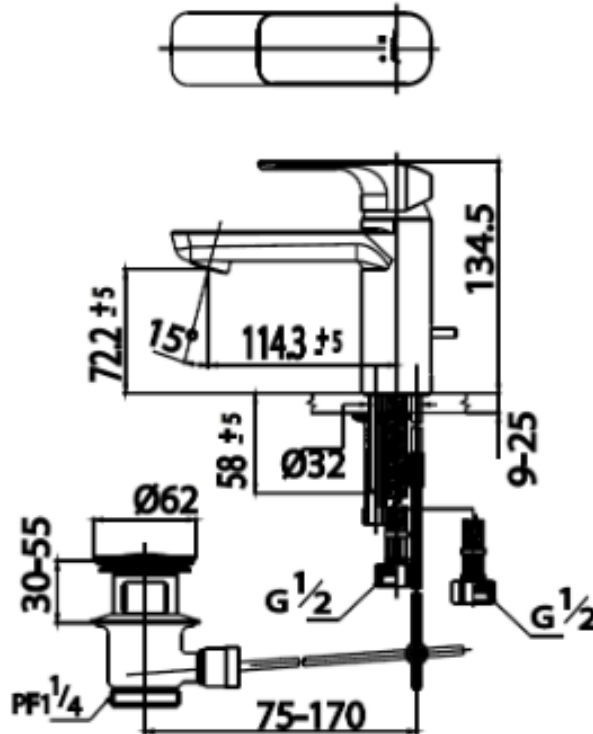

Brand : COTTO, Thailand  
 Name : Scirroco basin mixer w/ pop up and flex hose  
 Item Code : CT2123A#BL  
 Designer :  
 Color / Finish: Black  
 Dimensions :

**Product info:**

- basin mixer
- With pop up
- With flex hose